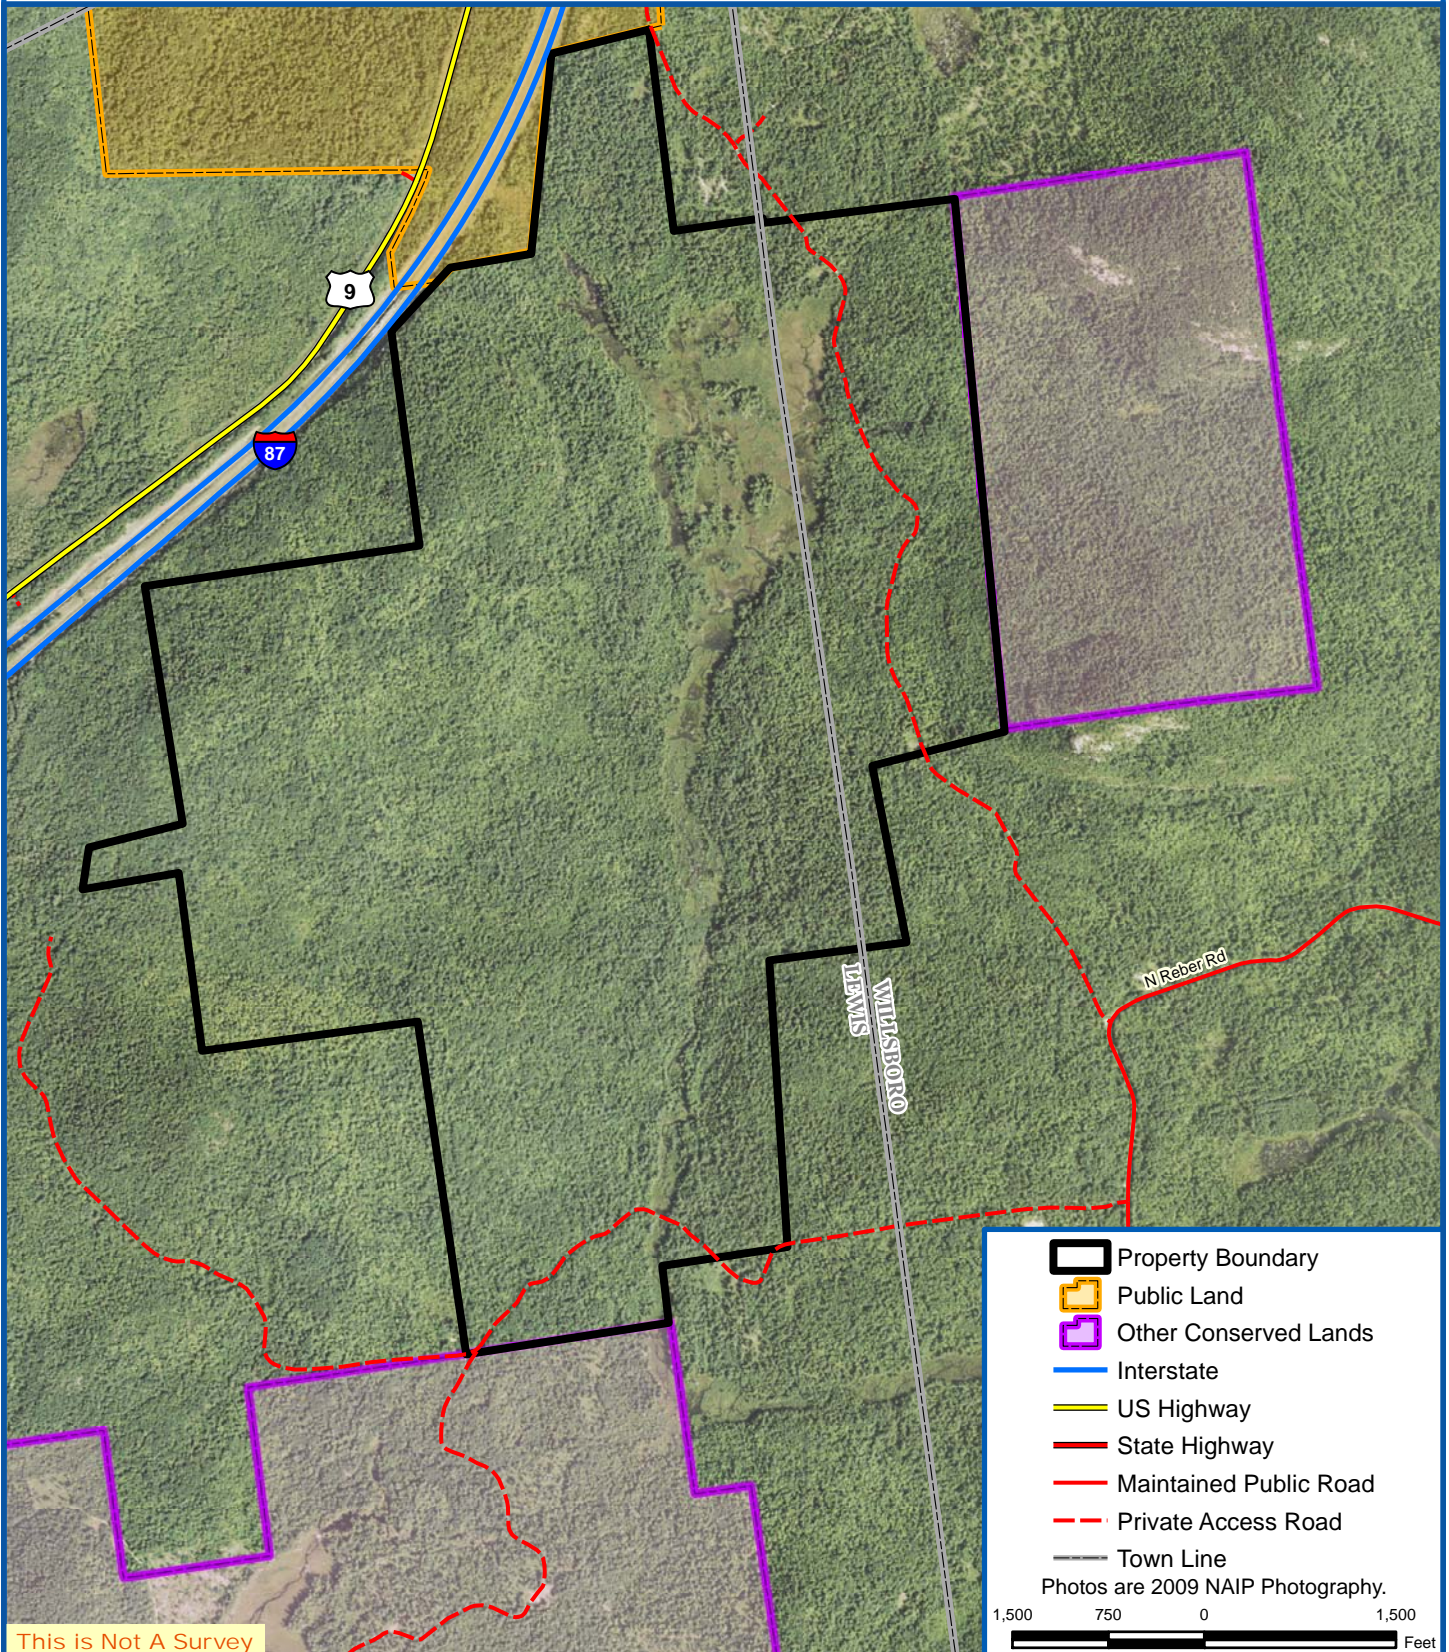

York Hill Forest

906 Acres
Lewis & Willsboro, New York

fountains

Map produced from the best available information including town tax maps, aerial photography and reference information obtained from NYS GIS Clearinghouse. Boundary lines portrayed on this map are approximate and could be different than the actual location of boundaries found in the field.