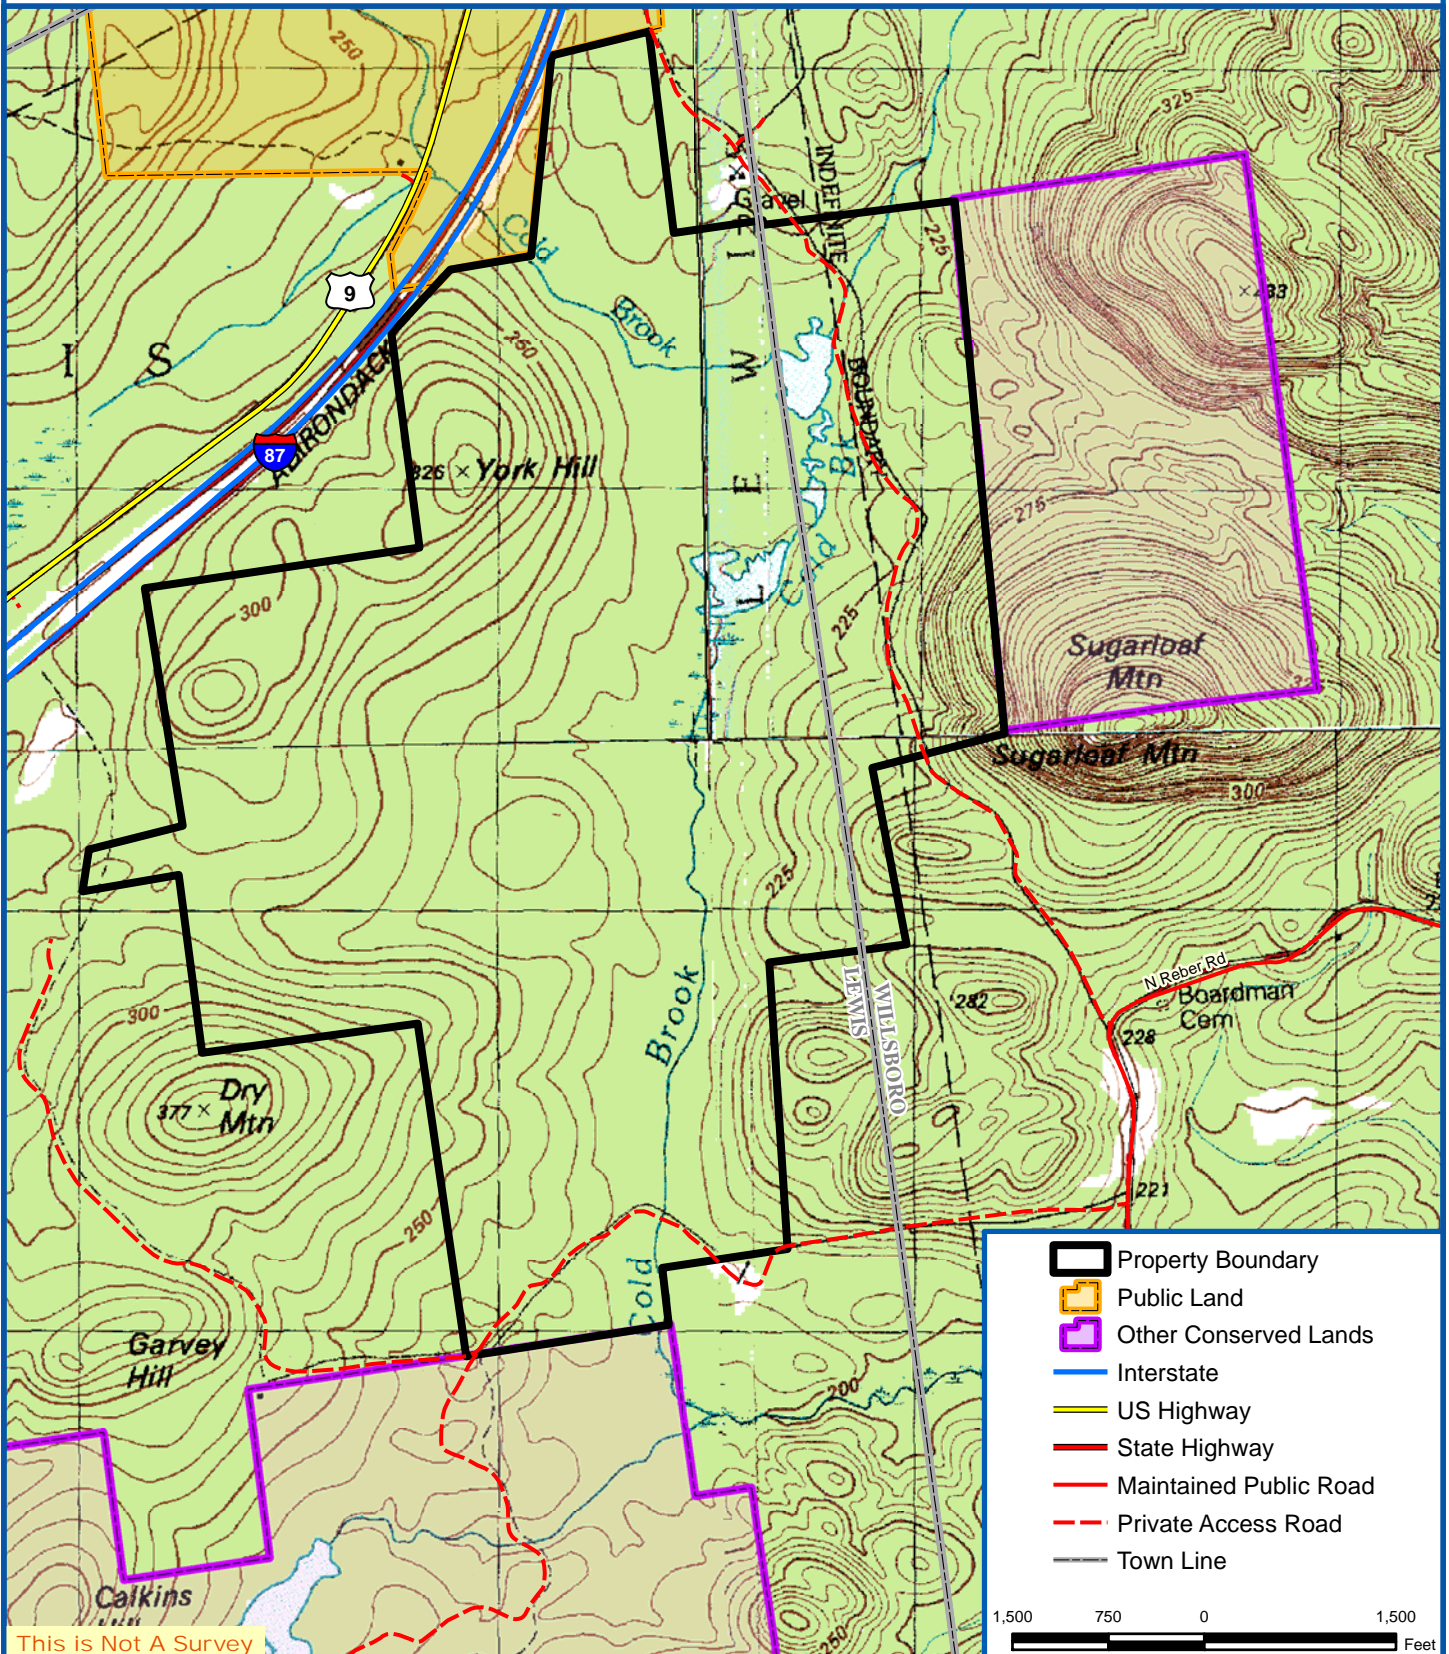

York Hill Forest

906 Acres
Lewis & Willsboro, New York

fountains

This is Not A Survey

Map produced from the best available information including town tax maps, aerial photography and reference information obtained from NYS GIS Clearinghouse. Boundary lines portrayed on this map are approximate and could be different than the actual location of boundaries found in the field.